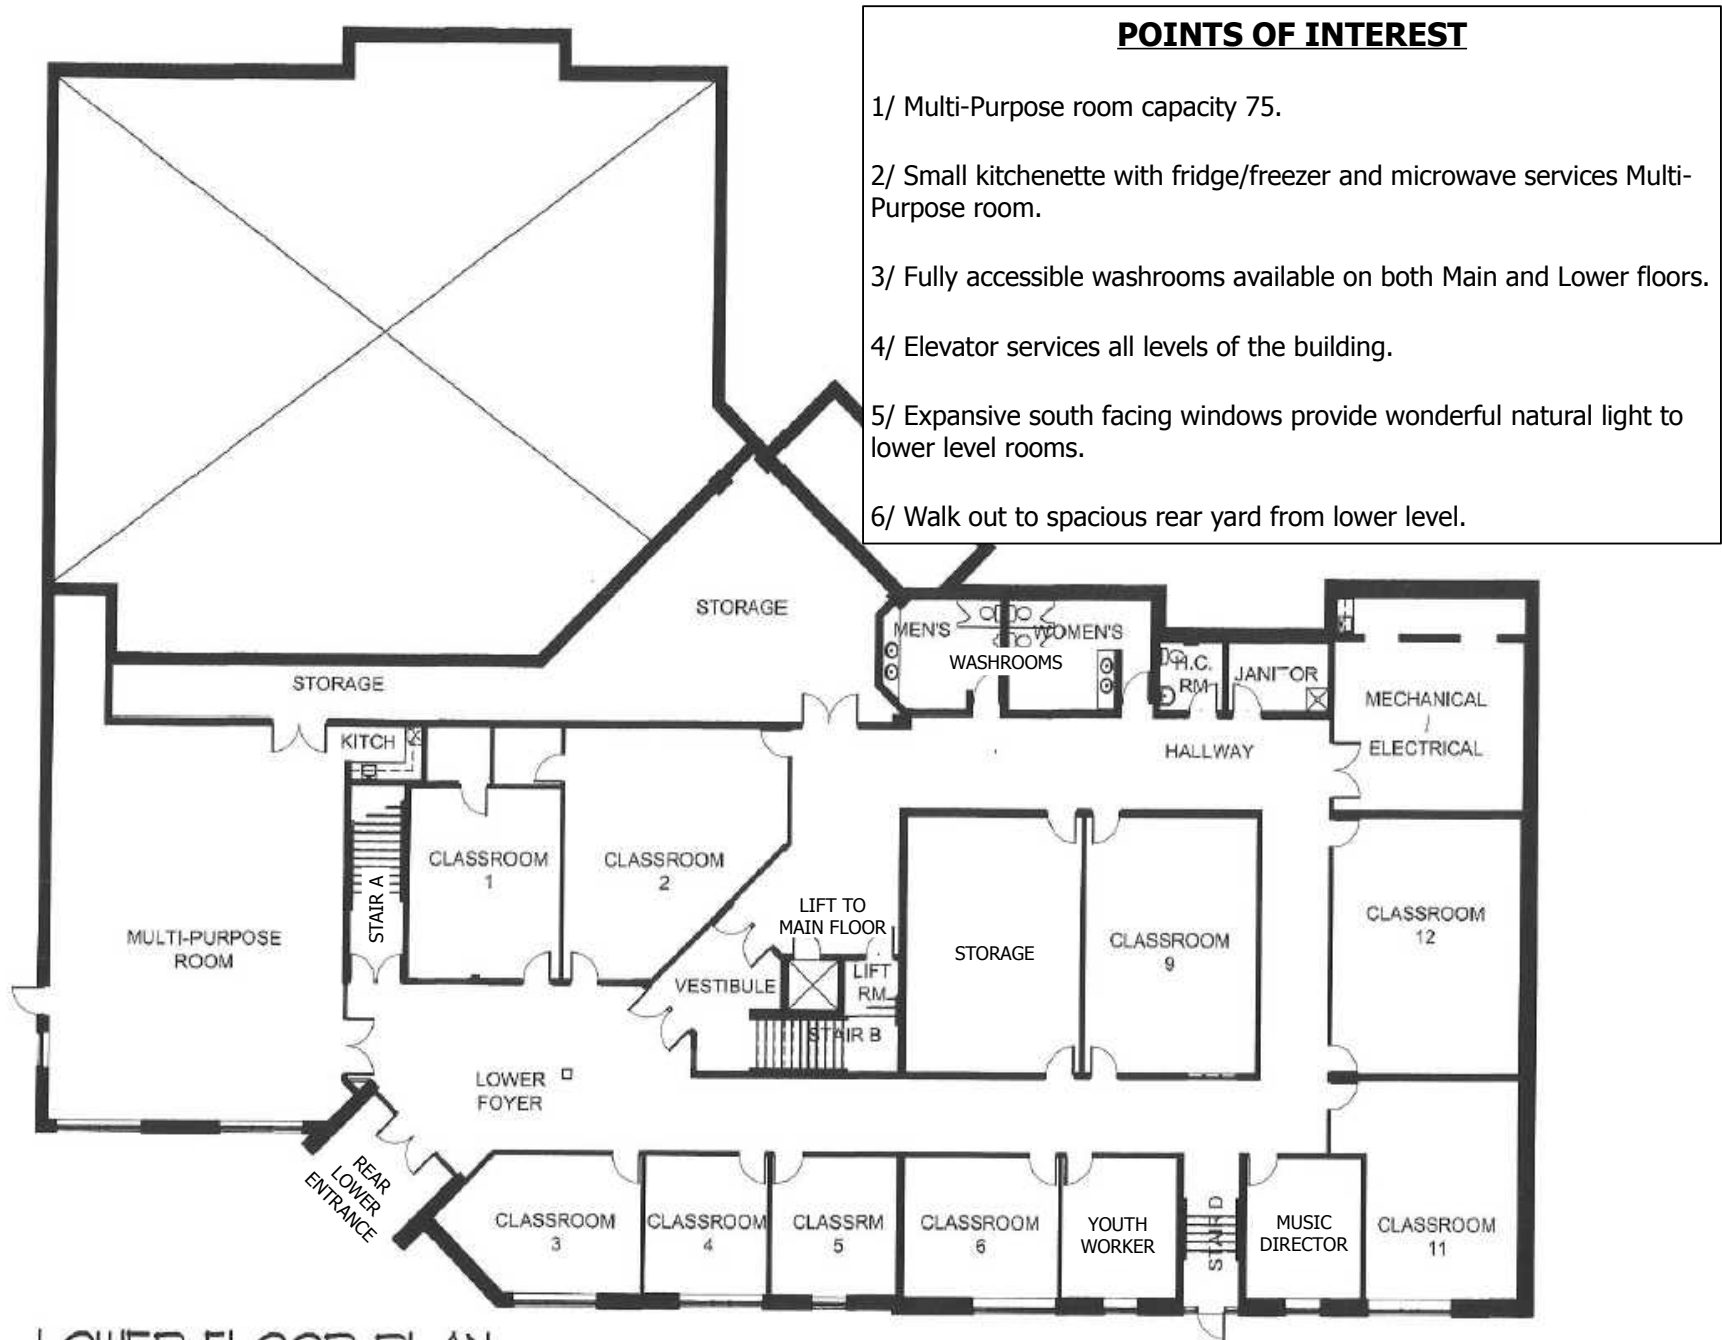

WELCOME TO FLORADALE MENNONITE CHURCH

A WONDERFUL FACILITY FOR YOUR USE

UPPER MEZZANINE PLAN
FLORADALE MENNONITE CHURCH INC

POINTS OF INTEREST

- 1/ Sanctuary, lobby, gym, kitchen and multi-purpose rooms all rented individually.
- 2/ Nursery has viewing windows into sanctuary.
- 3/ Sanctuary capacity 350.
- 4/ Comprehensive selection of books/DVD/CDs in Library.
- 5/ Fully serviced kitchen. (see Kitchen Use Policy doc)
- 6/ Fellowship Hall seating capacity 300.
- 7/ Gym offers 2 volleyball courts or 1 full basketball court. Floor hockey equipment also available.

MAIN FLOOR PLAN

FLORADALE MENNONITE CHURCH INC

Visit: www.floramc.org

- POINTS OF INTEREST**
- 1/ Multi-Purpose room capacity 75.
 - 2/ Small kitchenette with fridge/freezer and microwave services Multi-Purpose room.
 - 3/ Fully accessible washrooms available on both Main and Lower floors.
 - 4/ Elevator services all levels of the building.
 - 5/ Expansive south facing windows provide wonderful natural light to lower level rooms.
 - 6/ Walk out to spacious rear yard from lower level.

LOWER FLOOR PLAN
FLORADALE MENNONITE CHURCH INC

Visit: www.floramc.org