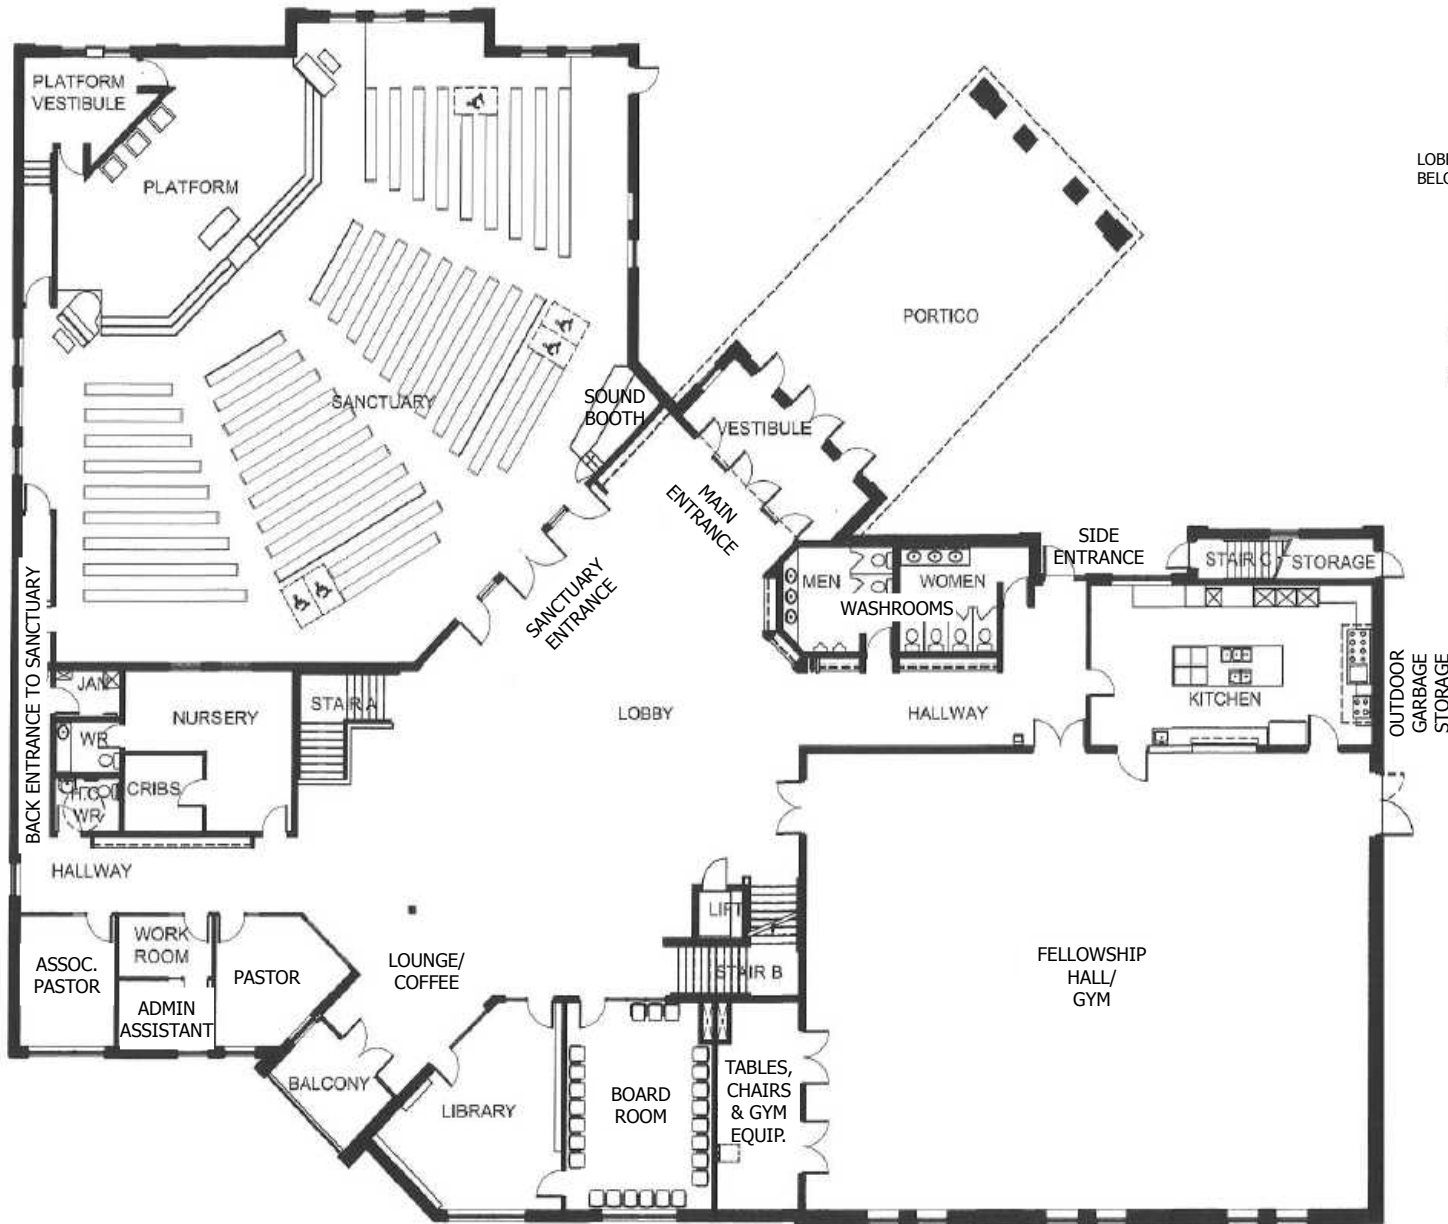

WELCOME TO FLORADALE MENNONITE CHURCH

A WONDERFUL FACILITY FOR YOUR USE

UPPER MEZZANINE PLAN
FLORADALE MENNONITE CHURCH INC

POINTS OF INTEREST

- 1/ Sanctuary, lobby, gym, kitchen and multi-purpose rooms all rented individually.
- 2/ Nursery has viewing windows into sanctuary.
- 3/ Sanctuary capacity 350.
- 4/ Comprehensive selection of books/DVD/CDs in Library.
- 5/ Fully serviced kitchen. (see Kitchen Use Policy doc)
- 6/ Fellowship Hall seating capacity 300.
- 7/ Gym offers 2 volleyball courts or 1 full basketball court. Floor hockey equipment also available.

MAIN FLOOR PLAN

FLORADALE MENNONITE CHURCH INC

Visit: www.floramc.org

- POINTS OF INTEREST**
- 1/ Multi-Purpose room capacity 75.
 - 2/ Small kitchenette with fridge/freezer and microwave services Multi-Purpose room.
 - 3/ Fully accessible washrooms available on both Main and Lower floors.
 - 4/ Elevator services all levels of the building.
 - 5/ Expansive south facing windows provide wonderful natural light to lower level rooms.
 - 6/ Walk out to spacious rear yard from lower level.

LOWER FLOOR PLAN
FLORADALE MENNONITE CHURCH INC

Visit: www.floramc.org