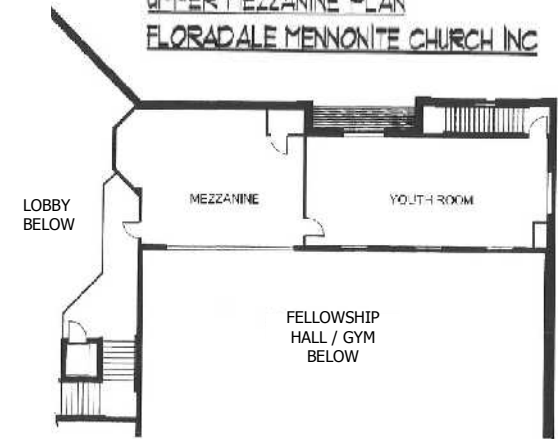

WELCOME TO FLORADALE MENNONITE CHURCH

A WONDERFUL FACILITY FOR YOUR USE

UPPER MEZZANINE PLAN
FLORADALE MENNONITE CHURCH INC

POINTS OF INTEREST

- 1/ Sanctuary, lobby, gym, kitchen and multi-purpose rooms all rented individually.
- 2/ Nursery has viewing windows into sanctuary.
- 3/ Sanctuary capacity 350.
- 4/ Comprehensive selection of books/DVD/CDs in Library.
- 5/ Fully serviced kitchen. (see Kitchen Use Policy doc)
- 6/ Fellowship Hall seating capacity 300.
- 7/ Gym offers 2 volleyball courts or 1 full basketball court. Floor hockey equipment also available.

MAIN FLOOR PLAN

FLORADALE MENNONITE CHURCH INC

Visit: www.floramc.org

- POINTS OF INTEREST**
- 1/ Multi-Purpose room capacity 75.
 - 2/ Small kitchenette with fridge/freezer and microwave services Multi-Purpose room.
 - 3/ Fully accessible washrooms available on both Main and Lower floors.
 - 4/ Elevator services all levels of the building.
 - 5/ Expansive south facing windows provide wonderful natural light to lower level rooms.
 - 6/ Walk out to spacious rear yard from lower level.